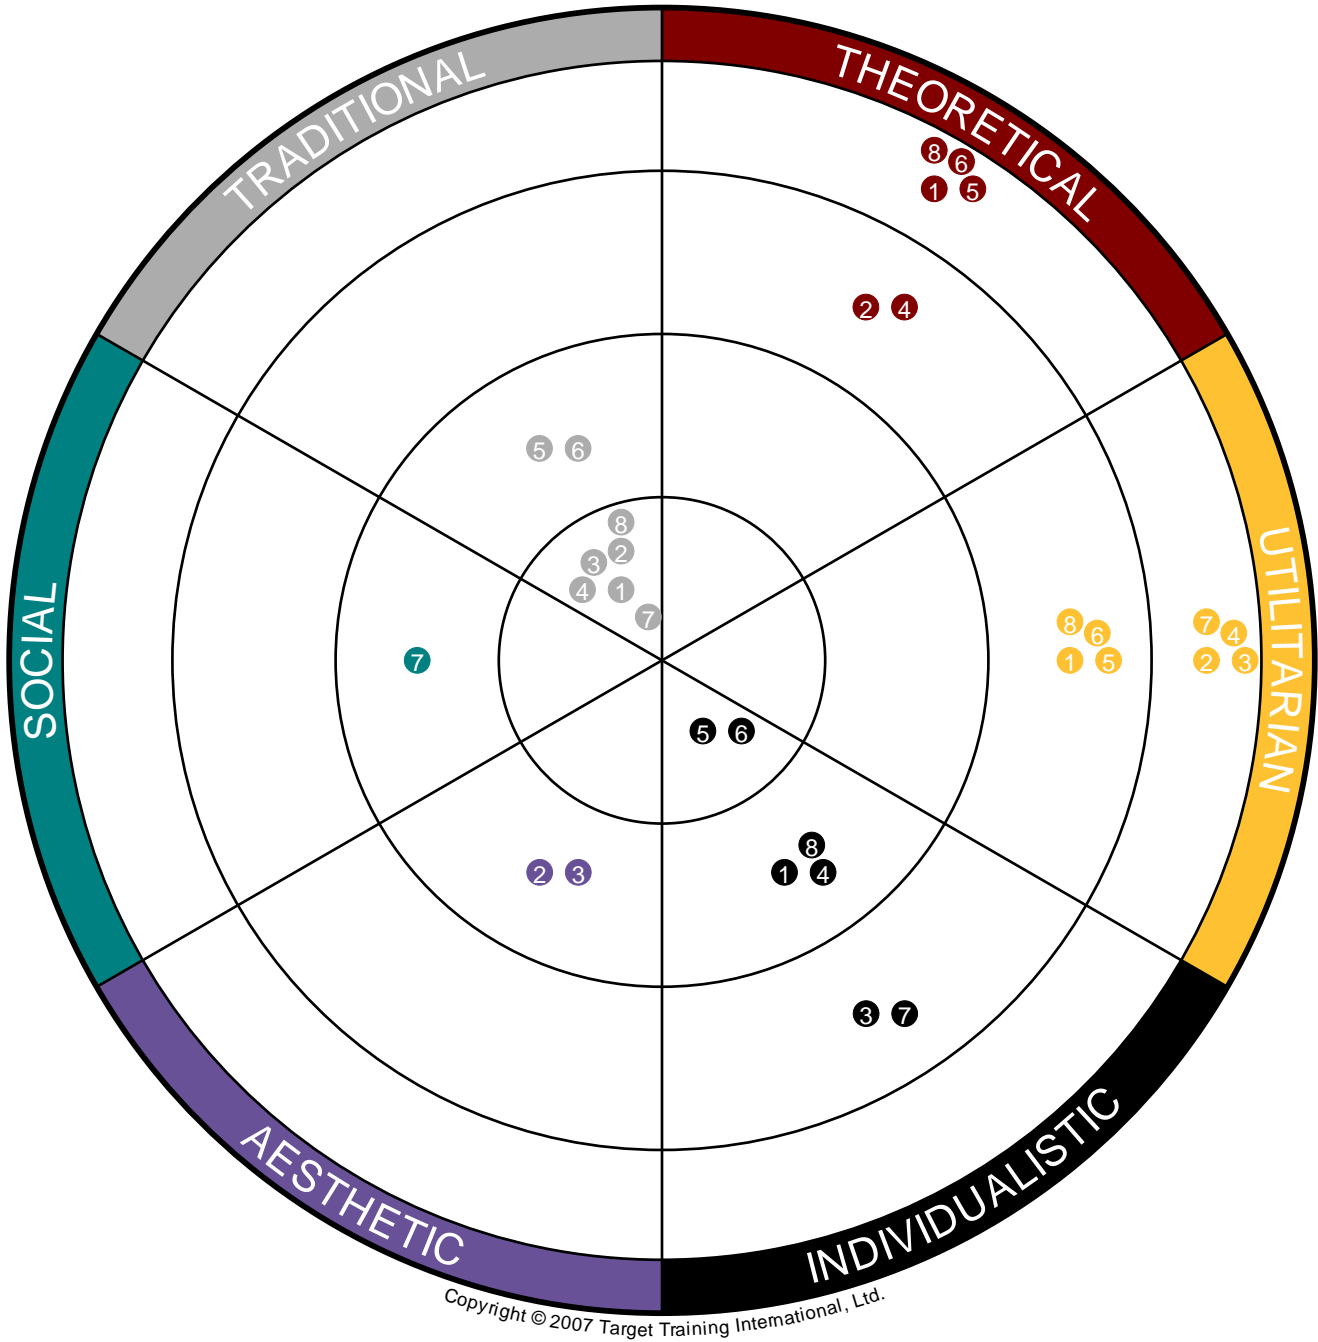

MOTIVATORS WHEEL™

Values Group Wheel
Sample Wheel

Outside ring = #1 attitude, #2, #5, Inside ring = #6 attitude

- 1: Bill Bonnet
- 2: Dan Demo
- 3: Jeff Doe

- 4: Juan Kensington
- 5: Chris Kingman
- 6: Bob Smith

- 7: John Smith
- 8: Alexander Thomas