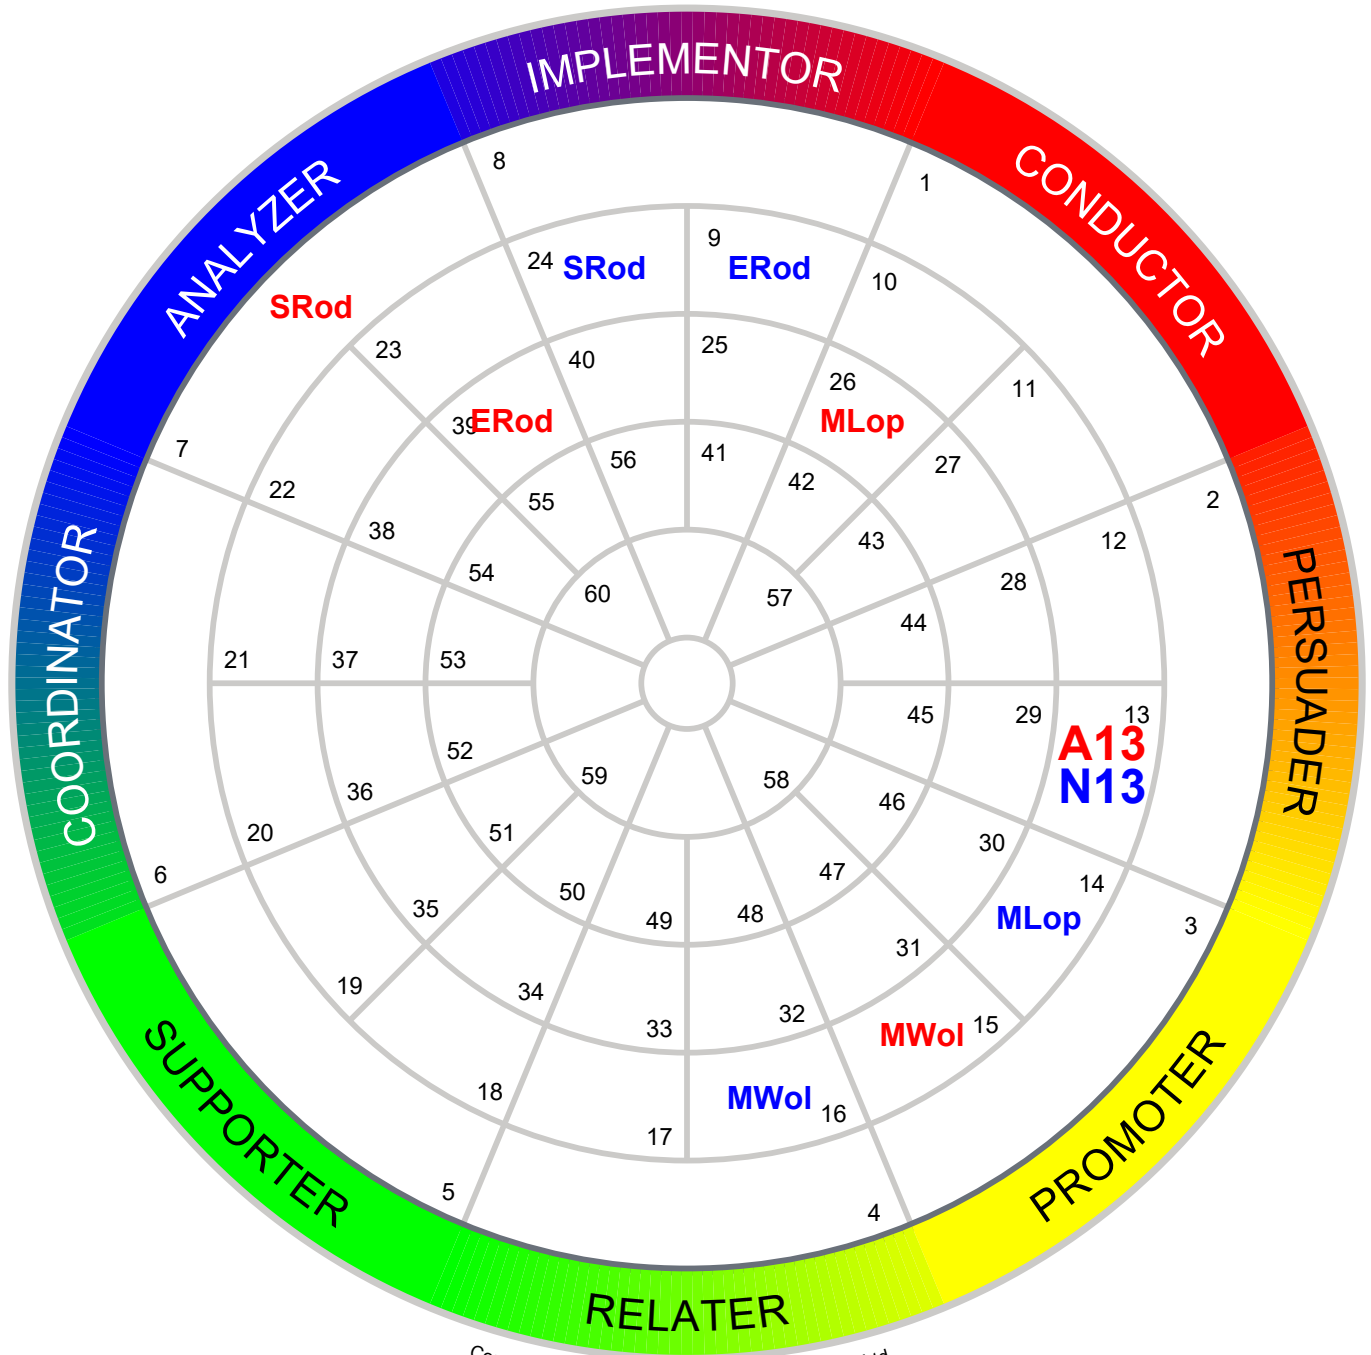

SUCCESS INSIGHTS® WHEEL - Behaviors / DISC

Copyright © 2007 Target Training International, Ltd.

Adapted

Natural

A13/N13: Mustafa K.
 MOp: Mark L.
 ERod: Elizabeth R.
 SRod: Scott R.
 MWol: megan w.